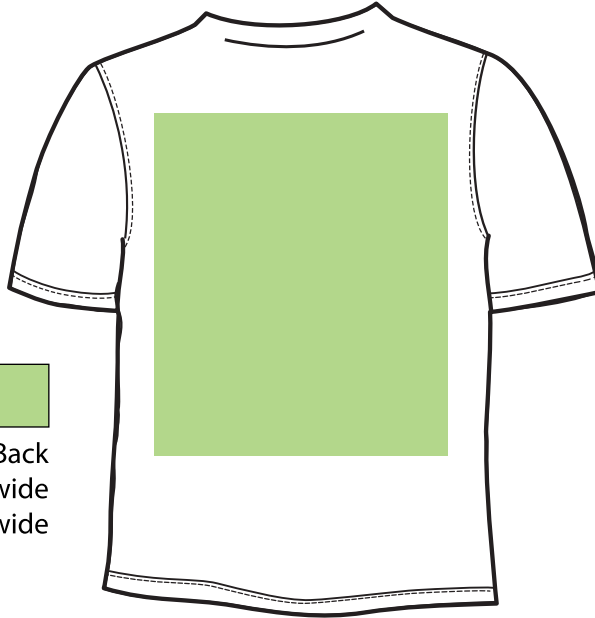

**EGGERS**  
**IMPRINTS**  
 CUSTOM SCREEN PRINTING & EMBROIDERY

# STANDARD ADULT IMPRINT SIZE

Full Back  
 up to 15"wide  
 Standard print size 11"wide

Left, Right Chest  
 3 1/2" wide  
 3 "w on pocket

Full Front  
 up to 15"wide  
 Standard print size 11"wide

Leg  
 3 1/2" wide

Long Sleeve  
 3.75"w x 16"long

Short Sleeve  
 3 1/2" w

Leg Pant  
 3.75"w x 16" long  
 Can be wider  
 depending on  
 design and pant  
 type.