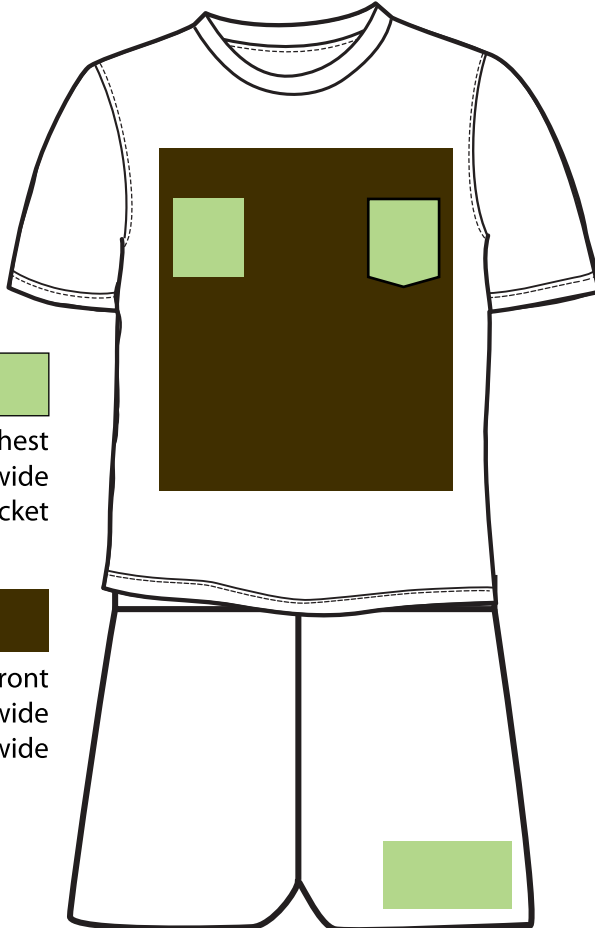

**EGGERS**  
**IMPRINTS**  
 CUSTOM SCREEN PRINTING & EMBROIDERY

# STANDARD ADULT IMPRINT SIZE

Full Back  
 up to 15"wide  
 Standard print size 11"wide

Left, Right Chest  
 3 1/2" wide  
 3 "w on pocket

Full Front  
 up to 15"wide  
 Standard print size 11"wide

Leg  
 3 1/2" wide

Long Sleeve  
 3.75"w x 16"long

Short Sleeve  
 3 1/2" w

Leg Pant  
 3.75"w x 16" long  
 Can be wider  
 depending on  
 design and pant  
 type.